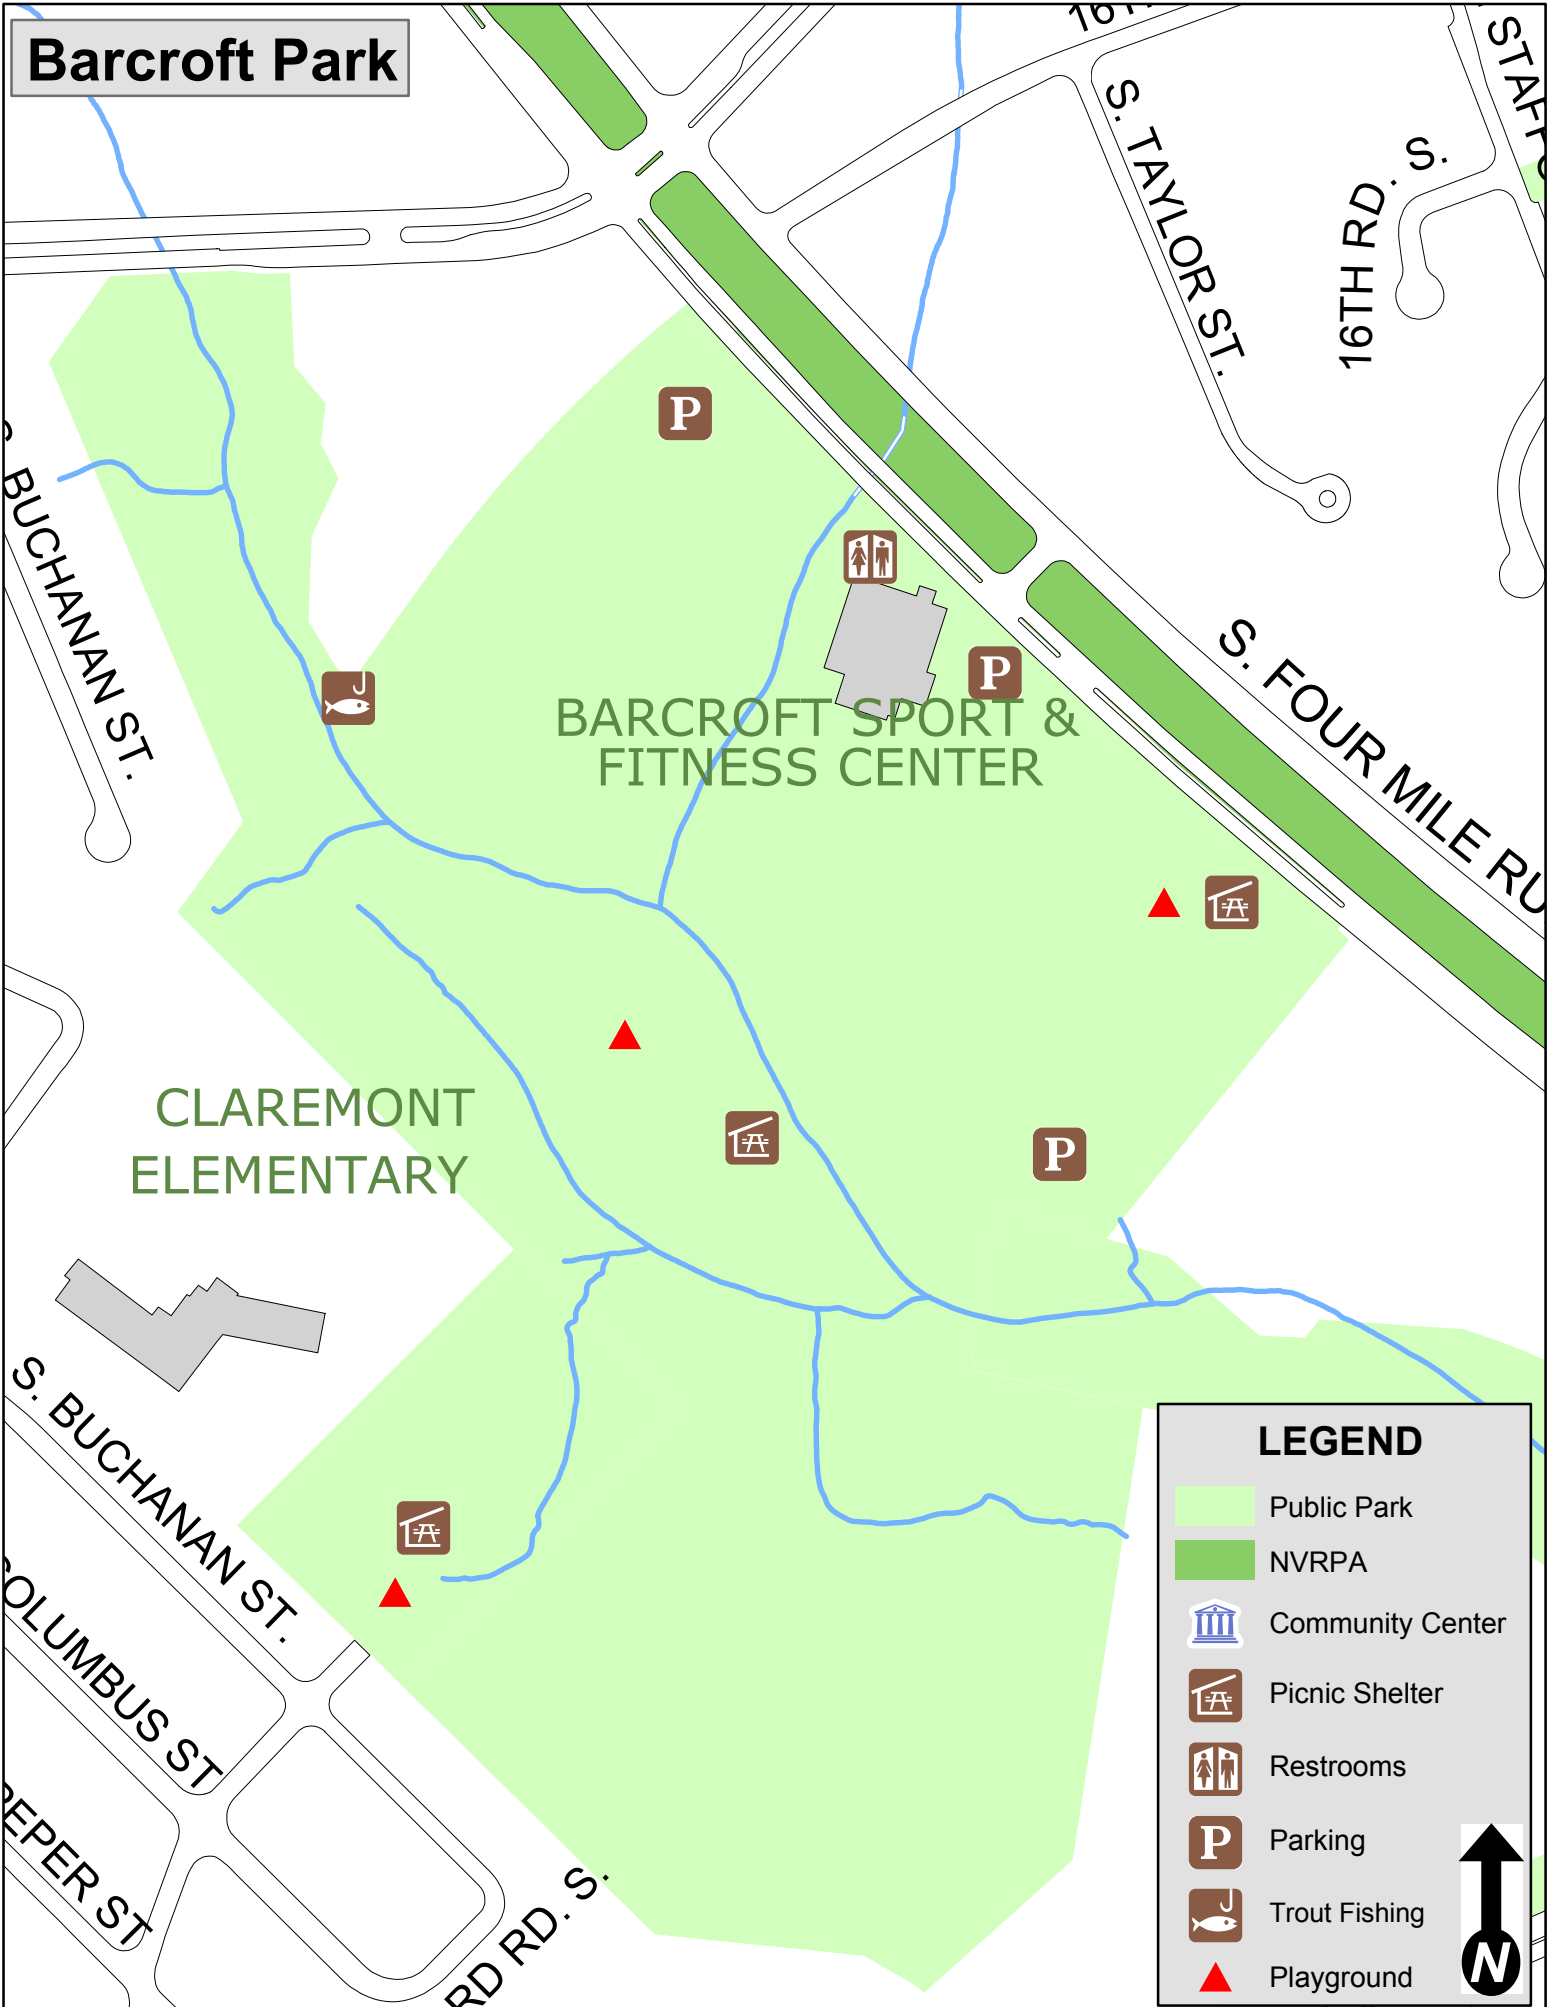

Barcroft Park

BARCROFT SPORT & FITNESS CENTER

CLAREMONT ELEMENTARY

LEGEND

- Public Park
- NVRPA
- Community Center
- Picnic Shelter
- Restrooms
- Parking
- Trout Fishing
- Playground